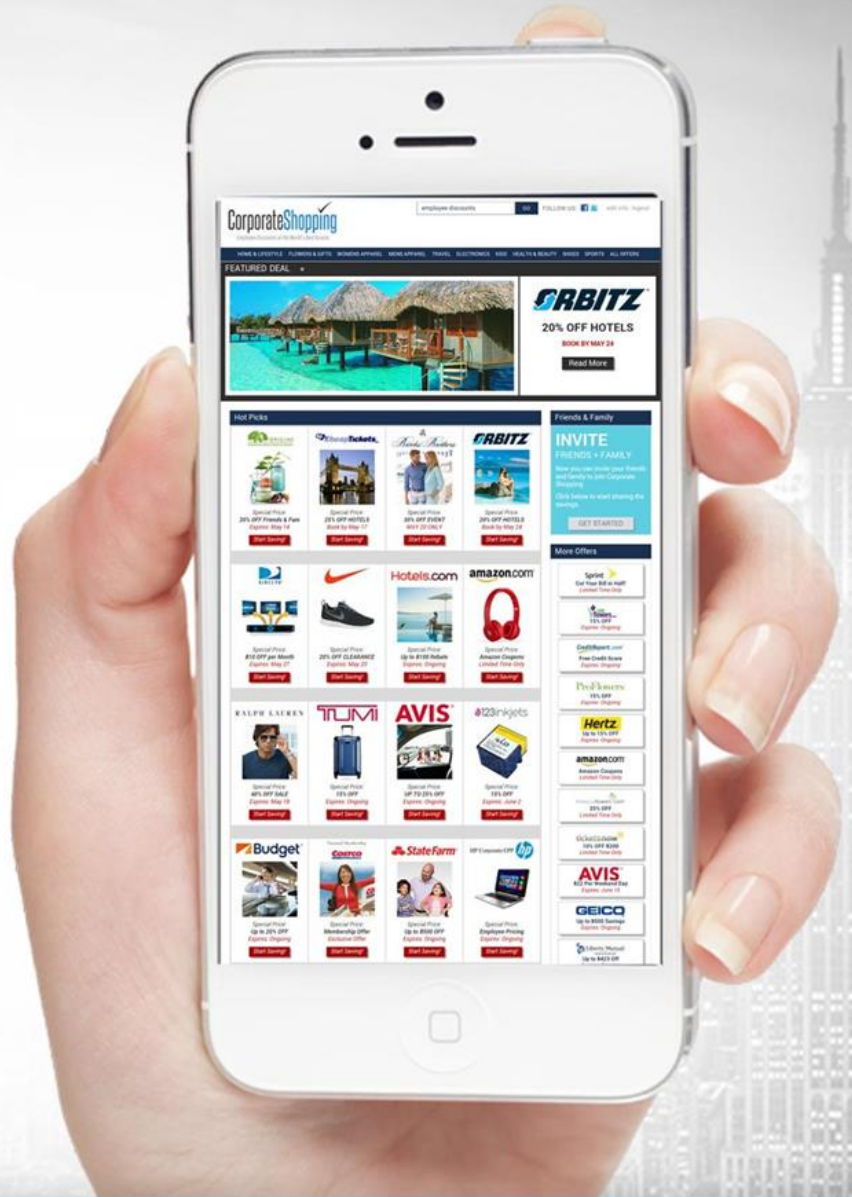

CorporateShopping.com

PRIVATE EMPLOYEE DISCOUNTS

Simply log in from your computer,
tablet or smartphone.

A FEW OF OUR TOP BRANDS:

CORPORATE SHOPPING EMPLOYEE DISCOUNTS:

Corporate Shopping Employee Discounts connects employees to over 250 top national retailers offering incredible employee discounts and private offers. A few popular retailers include: *Costco, Sam's Club, Chase Mortgage, Avis, Budget, Hertz, Expedia.com, Booking.com, 1800Flowers, Disney World, Disneyland, HP Employee Purchase Program, Lenovo, Dell Member Purchase Program & Many More!*